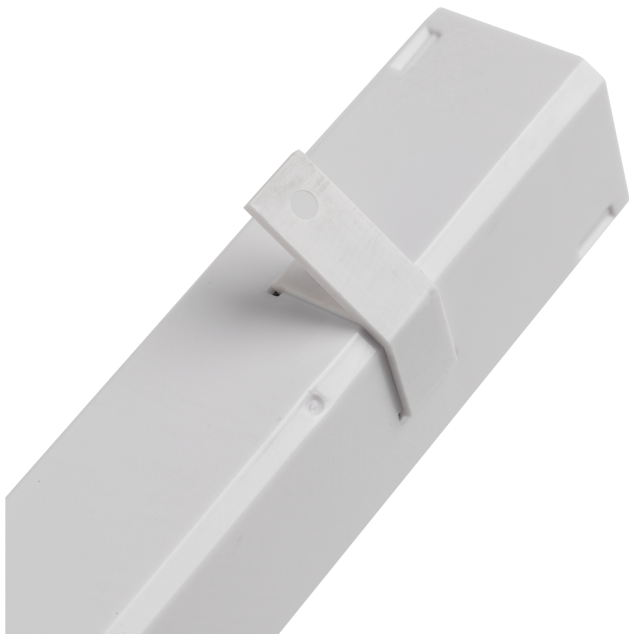

Product Data Sheet

LED striplight 550mm -3000k

Part No: **STRLED550WW**

- Opal diffuser to avoid dotting
- Linkable
- Switched
- Includes mains lead and fixing brackets
- Integral driver

Technical Specification

Part No	STRLED550WW
Lumens	545
CCT	3000
Colour Temperature	Warm White
Finish	White
Voltage	240
Wattage	8
CRI	80
IP Rating	20
Dimmable	N
Connector Type	Bare End
Length	550
Width	36
Depth	35
Class 1 or 2 or 3	II
Material / Made From	Plastic