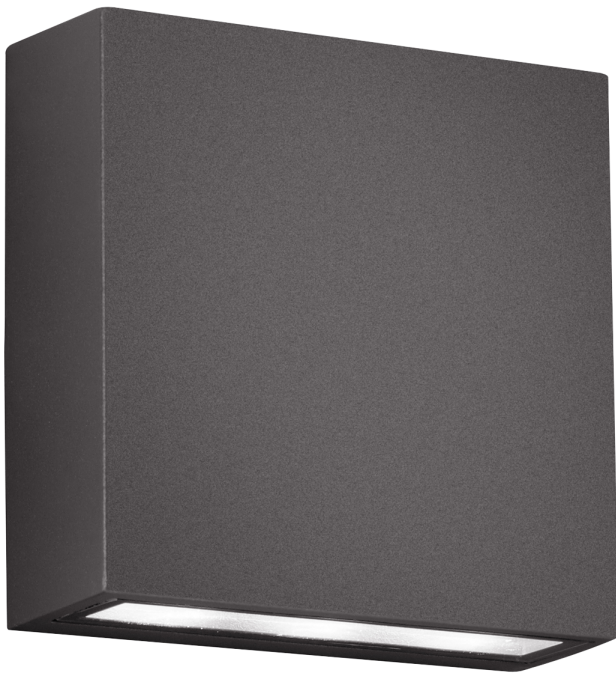

Product Data Sheet

LED up & down external wall light anthracite finish

Part No: 229360242

- Built-in LED
- Up & down light distribution
- IP54 rated for external use

Technical Specification

Part No	229360242
Lumens	2 x 180
CCT	3000
Colour Temperature	Warm White

Finish	Anthracite
Voltage	240
Wattage	2 x 3
CRI	80
IP Rating	54
Dimmable	N
Lamp Holder	Integrated LED
Length	140
Width	140
Depth	50
Class 1 or 2 or 3	I
Material / Made From	Diecast aluminium
EAN	4017807242164
Unit of sale	1
Price	each