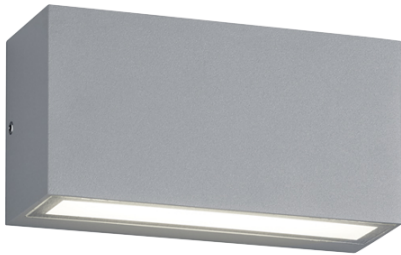

Product Data Sheet

LED up & down external wall light titanium finish

Part No: 226960287

- Built-in LED
- Up & down light distribution
- IP65 rated for external use

Technical Specification

Part No	226960287
Lumens	2 x 400
CCT	3000
Colour Temperature	Warm White

Finish	Grey
Voltage	240
Wattage	2 x 5
CRI	80
IP Rating	65
Dimmable	N
Lamp Holder	Integrated LED
Length	50
Width	140
Depth	70
Class 1 or 2 or 3	I
Material / Made From	Diecast aluminium
EAN	4017807382273
Unit of sale	1
Price	each