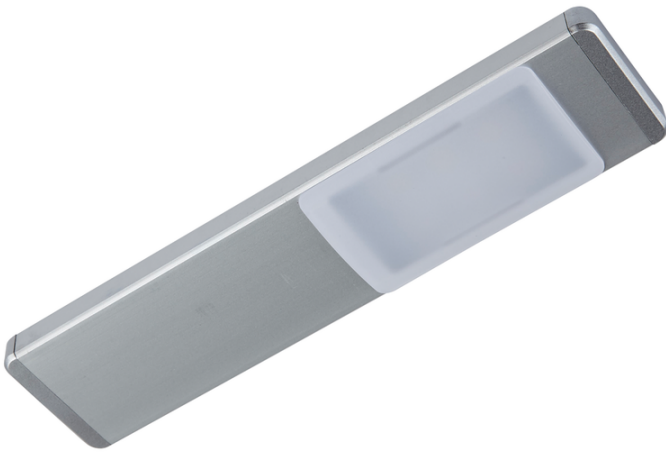

### Linear LED cabinet downlight - 6500k

Part No: KWADRA-CW

- Diffused to avoid dotting
- Easy to fit with concealed fixings
- Plug & socket system to daisy chain fittings
- 2m input lead with TOP connector
- Requires 12V LED driver

## Technical Specification

Part No	KWADRA-CW
Lumens	210
CCT	6000

<b>Colour Temperature</b>	Cool White
<b>Finish</b>	Satin Silver
<b>Voltage</b>	12
<b>Wattage</b>	2.5
<b>CRI</b>	80
<b>IP Rating</b>	20
<b>Dimmable</b>	Y
<b>Lamp Holder</b>	Integrated LED
<b>Connector Type</b>	TOP
<b>Length</b>	150
<b>Width</b>	35
<b>Depth</b>	9
<b>Class 1 or 2 or 3</b>	II
<b>Material / Made From</b>	Metal
<b>EAN</b>	5055530819696
<b>Unit of sale</b>	1
<b>Price</b>	each