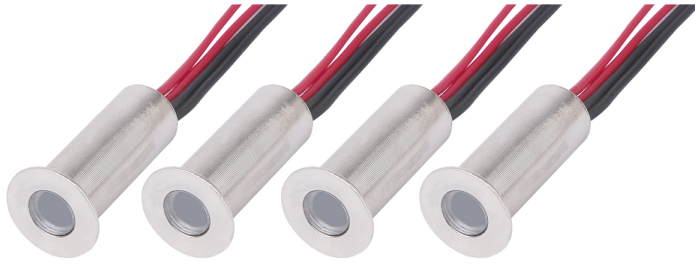

### Microdisc LED plinth single head - 3000k

Part No: LED-PL2-WW

- Warm white single head additional light to be used with 4 light kit

## Technical Specification

<b>Part No</b>	<b>LED-PL2-WW</b>
<b>CCT</b>	3000
<b>Colour Temperature</b>	Warm White
<b>Finish</b>	Brushed Nickel
<b>Voltage</b>	12
<b>Wattage</b>	0.2
<b>CRI</b>	80
<b>Dimmable</b>	N
<b>Lamp Holder</b>	Integrated LED
<b>Depth</b>	28
<b>Diameter</b>	14
<b>Class 1 or 2 or 3</b>	II
<b>Material / Made From</b>	Metal
<b>EAN</b>	5055530815209
<b>Unit of sale</b>	1
<b>Price</b>	each