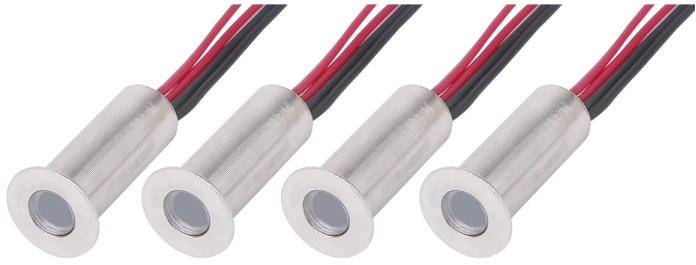

### Microdisc LED plinth single head - 6000k

Part No: LED-PL2-WH

- Cool white single head additional light to be used with 4 light kit

## Technical Specification

<b>Part No</b>	<b>LED-PL2-WH</b>
<b>CCT</b>	6000
<b>Colour Temperature</b>	Cool White
<b>Finish</b>	Brushed Nickel
<b>Voltage</b>	12
<b>Wattage</b>	0.2
<b>CRI</b>	80
<b>Dimmable</b>	N
<b>Lamp Holder</b>	Integrated LED
<b>Depth</b>	28
<b>Diameter</b>	14
<b>Class 1 or 2 or 3</b>	II
<b>Material / Made From</b>	Metal
<b>EAN</b>	5055530815193
<b>Unit of sale</b>	1
<b>Price</b>	each