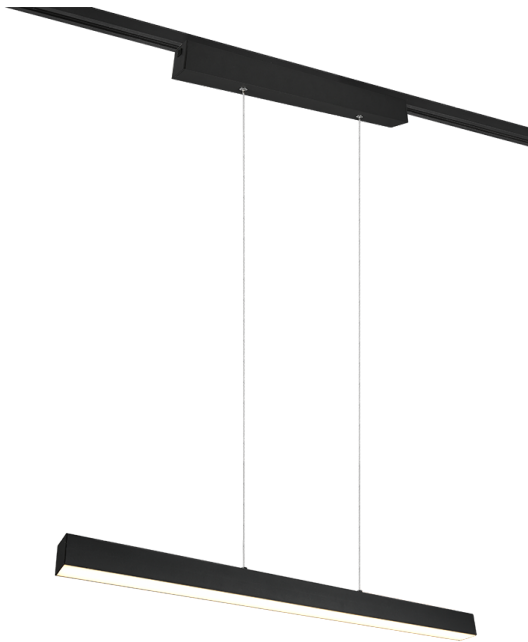

Product Data Sheet

Paros Track Suspension - Matt Black

Part No: 73043132

- Externally dimmable
- Up and down lighting
- Suspension mounting in track
- Metal
- IP20

Technical Specification

Part No	73043132
Voltage	240
Wattage	29

Finish	Matt Black
IP Rating	20
Length	900
Depth	1800
Width	50
Material / Made From	Metal
Unit of sale	1
Price	each
Lamp Holder	Integrated LED
Dimmable	Y
EAN	4017807505948

Notes