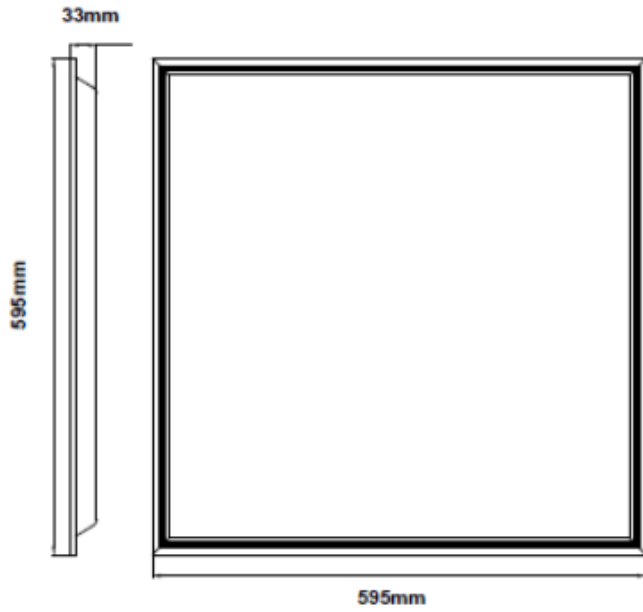

**Optional 3 hr emergency plug & play pack
EM-LED-CONKIT**