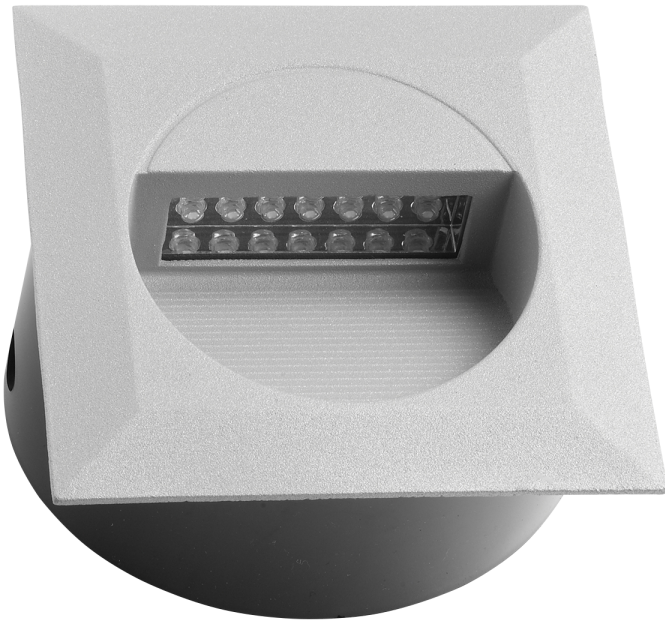

Product Data Sheet

Recessed LED wall light - square - IP65

Part No: **WLSQWH**

- Recessed fitting with square head
- Plastic housing
- Fixing spring clip

Technical Specification

Part No	WLSQWH
CCT	6500
Colour Temperature	Cool White
Finish	Grey

Voltage	240
Wattage	1.2
CRI	80
IP Rating	65
Dimmable	N
Lamp Holder	Integrated LED
Length	126
Width	126
Depth	65.5
Cut Out	112
Class 1 or 2 or 3	I
Material / Made From	Die-cast Aluminium
EAN	5055530802124
Unit of sale	1
Price	each