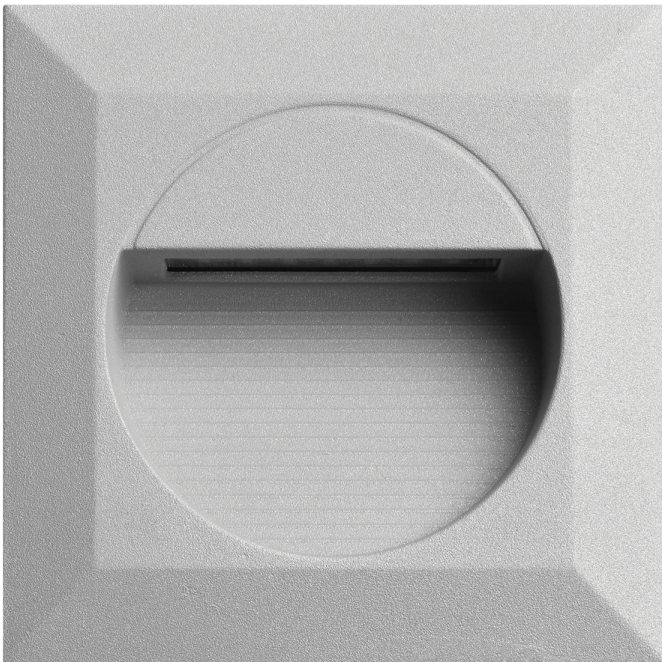

Product Data Sheet

Recessed LED wall light - square - IP65

Part No: **WLSQWH**

- Recessed fitting with square head
- Plastic housing
- Fixing spring clip

Technical Specification

Part No	WLSQWH
CCT	6500
Colour Temperature	Cool White
Finish	Grey

Voltage	240
Wattage	1.2
CRI	80
IP Rating	65
Dimmable	N
Lamp Holder	Integrated LED
Length	126
Width	126
Depth	65.5
Cut Out	112
Class 1 or 2 or 3	I
Material / Made From	Die-cast Aluminium
EAN	5055530802124
Unit of sale	1
Price	each