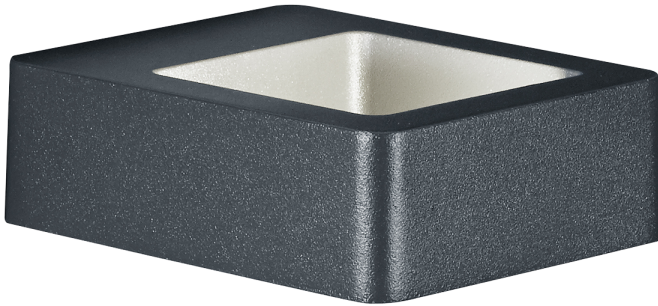

Product Data Sheet

Reno LED external wall light

Part No: 220760142

- Built-in LED
- Design allows light to shine up & down the wall

Technical Specification

Part No	220760142
Lumens	450
CCT	3000
Colour Temperature	Warm White
Finish	Anthracite

Voltage	240
Wattage	4.5
CRI	80
IP Rating	54
Dimmable	N
Lamp Holder	Integrated LED
Length	45
Width	120
Depth	145
Class 1 or 2 or 3	I
Material / Made From	Diecast aluminium
EAN	4017807259063
Unit of sale	1
Price	each
Notes	