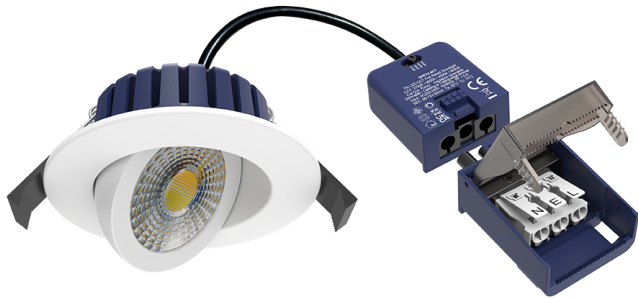

### **SPEY2 White 7W CCT tilt IP65 dimmable fire rated 4 colour temperature switchable**

Part No: **SPEY2-WH-4CT**

- Colour temperature switchable between 2700, 3000, 4000 and 6000K
- IC Coverable
- 60° Beam Angle
- 0-100% Dimmable
- 30,60,90 minute fire rated - timber joist
- Engineered joist tested including i-joist & posi joist - details on request

## Technical Specification

Part No	SPEY2-WH-4CT
Lumens	754-834
CCT	2700-6000
Colour Temperature	CCT

<b>Finish</b>	White
<b>Voltage</b>	240
<b>Wattage</b>	7
<b>CRI</b>	80
<b>IP Rating</b>	65
<b>Dimmable</b>	Y
<b>Lamp Holder</b>	Integrated LED
<b>Depth</b>	36.5
<b>Diameter</b>	90
<b>Cut Out</b>	70
<b>Class 1 or 2 or 3</b>	II
<b>EAN</b>	5055530838598
<b>Unit of sale</b>	1
<b>Price</b>	each
<b>Notes</b>	