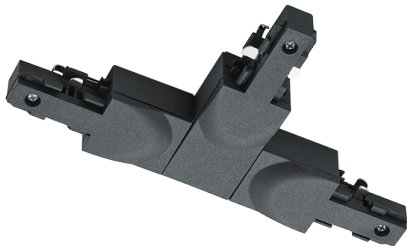

### T Connector (Type A) - Matt Black

Part No: 702332A

- Connects three tracks at right angles to each other
- Wall and ceiling mounting
- IP20
- Inner protective conductor
- Plastic

### Technical Specification

Part No	702332A
Finish	Matt Black
IP Rating	20
Length	90

<b>Width</b>	20
<b>Depth</b>	100
<b>Material / Made From</b>	Plastic
<b>Unit of sale</b>	1
<b>Price</b>	each
<b>EAN</b>	4017807482188
<b>Notes</b>	