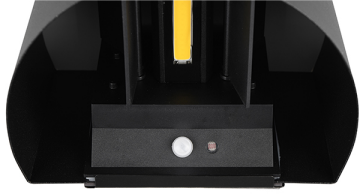

Product Data Sheet

Talent LED up & down round wall light matt black finish

Part No: R27769132

- Battery powered
- Dusk till dawn sensor
- Motion sensor
- IP44
- USB-C rechargeable
- Up-down light source
- It can be used internally or externally
- No wiring is required.

Technical Specification

Part No	R27769132
Lumens	2 x 50
CCT	3000
Colour Temperature	Warm White
Finish	Matt Black
Voltage	3.7V Battery
Wattage	0.5
CRI	80
IP Rating	44
Dimmable	N
Lamp Holder	Integrated LED
Height	100
Width	100
Depth	100
Class 1 or 2 or 3	I
Material / Made From	Metal