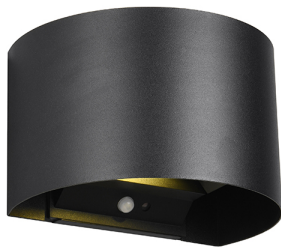

Product Data Sheet

Talent LED up & down round wall light matt black finish

Part No: R27769132

- Battery powered
- Dusk till dawn sensor
- Motion sensor
- IP44
- USB-C rechargeable
- Up-down light source
- It can be used internally or externally
- No wiring is required.

Technical Specification

Part No	R27769132
Lumens	2 x 50
CCT	3000
Colour Temperature	Warm White
Finish	Matt Black
Voltage	3.7V Battery
Wattage	0.5
CRI	80
IP Rating	44
Dimmable	N
Lamp Holder	Integrated LED
Height	100
Width	100
Depth	100
Class 1 or 2 or 3	I
Material / Made From	Metal