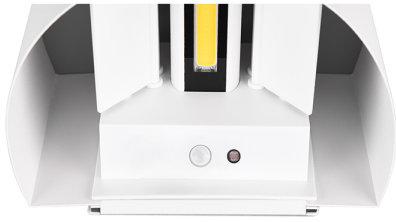

Product Data Sheet

Talent LED up & down round wall light matt white finish

Part No: R27769131

- Battery powered
- Dusk till dawn sensor
- Motion sensor
- IP44
- USB-C rechargeable
- Up-down light source
- It can be used internally or externally
- No wiring is required.

Technical Specification

Part No	R27769131
Lumens	2 x 50
CCT	3000
Colour Temperature	Warm White
Finish	Matt Black
Voltage	3.7V Battery
Wattage	0.5
CRI	80
IP Rating	44
Dimmable	N
Lamp Holder	Integrated LED
Height	100
Width	160
Depth	110
Class 1 or 2 or 3	I
Material / Made From	Metal