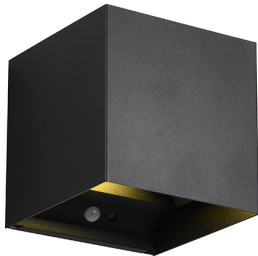

### Talent LED up & down wall light matt black finish

Part No: R27759132

- Battery powered
- Dusk till dawn sensor
- Motion sensor
- IP44
- USB-C rechargeable
- Up-down light source
- It can be used internally or externally
- No wiring is required.

## Technical Specification

<b>Part No</b>	<b>R27759132</b>
<b>Lumens</b>	2 x 50
<b>CCT</b>	3000
<b>Colour Temperature</b>	Warm White
<b>Finish</b>	Matt Black
<b>Voltage</b>	3.7V Battery
<b>Wattage</b>	0.5
<b>CRI</b>	80
<b>IP Rating</b>	44
<b>Dimmable</b>	N
<b>Lamp Holder</b>	Integrated LED
<b>Height</b>	100
<b>Width</b>	100
<b>Depth</b>	100
<b>Class 1 or 2 or 3</b>	I
<b>Material / Made From</b>	Metal