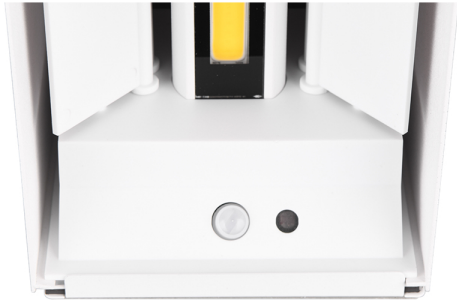

### Talent LED up & down wall light matt white finish

Part No: R27759131

- Battery powered
- Dusk till dawn sensor
- Motion sensor
- IP44
- USB-C rechargeable
- Up-down light source
- It can be used internally or externally
- No wiring is required.

## Technical Specification

<b>Part No</b>	<b>R27759131</b>
<b>Lumens</b>	2 x 50
<b>CCT</b>	3000
<b>Colour Temperature</b>	Warm White
<b>Finish</b>	Matt White
<b>Voltage</b>	3.7V Battery
<b>Wattage</b>	0.5
<b>CRI</b>	80
<b>IP Rating</b>	44
<b>Dimmable</b>	N
<b>Lamp Holder</b>	Integrated LED
<b>Height</b>	100
<b>Width</b>	100
<b>Depth</b>	100
<b>Class 1 or 2 or 3</b>	I
<b>Material / Made From</b>	Metal