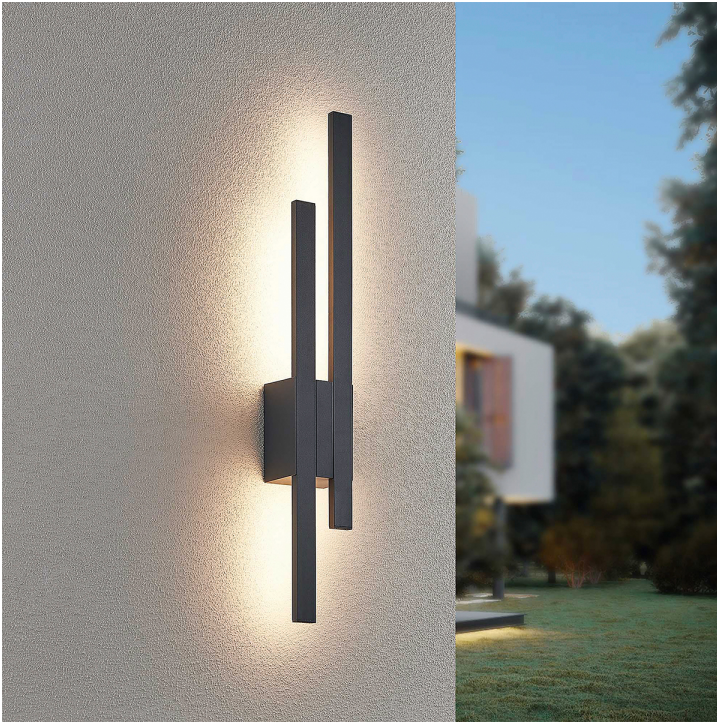

### Tawa LED 2 arms wall light 3000k

Part No: 221460242

- Available with single or twin LED arms
- Built-in LED
- IP54 rated for external use