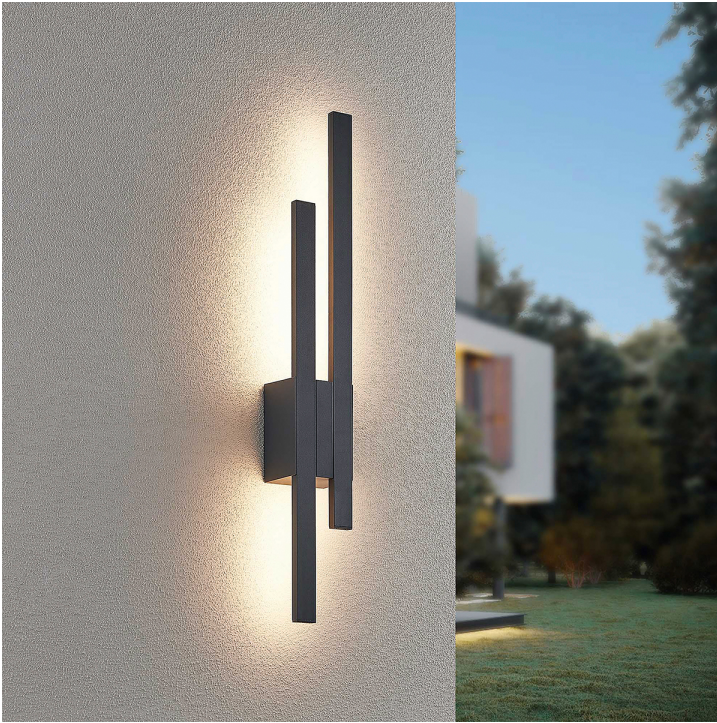

Product Data Sheet

Tawa LED 2 arms wall light 3000k

Part No: 221460242

- Available with single or twin LED arms
- Built-in LED
- IP54 rated for external use

Technical Specification

Part No	221460242
Lumens	900
CCT	3000
Colour Temperature	Warm White
Finish	Anthracite
Voltage	240
Wattage	7.5
CRI	80
IP Rating	54
Dimmable	N
Lamp Holder	Integrated LED
Height	615
90	50
Depth	65
Class 1 or 2 or 3	I
EAN	4017807564037