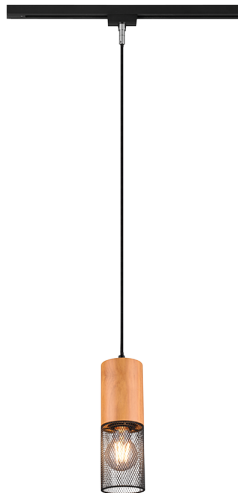

Product Data Sheet

Tosh Track Pendant - Matt Black/Wood

Part No: 73430132

<p>• Ceiling mounting in track

- Metal

- IP20

- Requires E27 x 1 max 25W

- Lamp(s) not included

</p>

Technical Specification

Part No	73430132
---------	----------

Voltage	240
---------	-----

Wattage	Max 25W
---------	---------

Finish	Matt Black/Wood
IP Rating	20
Diameter	60
Depth	1800
Material / Made From	Metal
Unit of sale	1
Price	each
Lamp Holder	E14
EAN	4017807506037