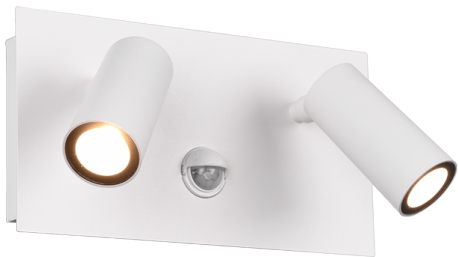

Product Data Sheet

Tunga Double External PIR Wall Light - Matt White

Part No: 222969231

- Built-in LED
- Built-in PIR sensor
- 8 Metre range and 100° beam angle on PIR sensor
- Wall mounting
- IP54 rated for external use

Technical Specification

Part No	222969231
Finish	Matt White
Voltage	240

Wattage	2 x 4
IP Rating	54
Lamp Holder	Integrated LED
Lamp Included	Y
Height	121
Width	230
Depth	130
Class 1 or 2 or 3	I
Unit of sale	1
Price	each
EAN	4017807491357