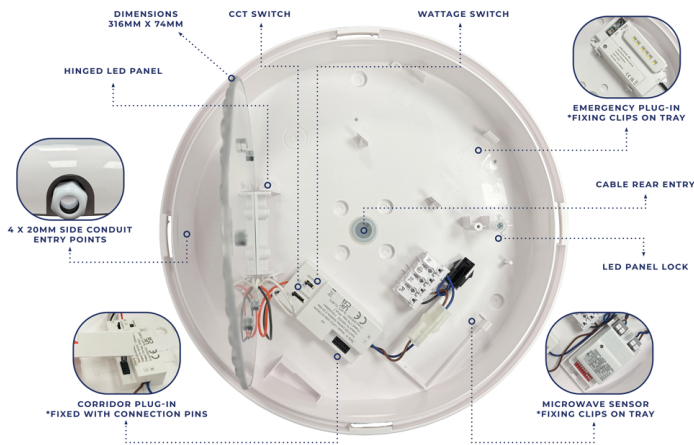

Product Data Sheet

Wattage & CCT Switchable 3HR Emergency LED Bulkhead

Part No: LUN-CE3X5-CT-EM

- Wattage & colour switchable
- Switchable wattage output 8W, 14W & 16W
- CCT switchable between 2700K, 3000K, 4000K 5000K and 6000K
- Hinged gear tray
- 3hr emergency version available (EM)
- Microwave & emergency version available (MWEM)
- Corridor function microwave sensor (CF) & emergency versions available (CFEM)

Technical Specification

Part No	LUN-CE3X5-CT-EM
Lumens	850-1900
CCT	2700-6000
Colour Temperature	CCT

Finish	White
Voltage	240
Wattage	8W-14W-16W
CRI	80
IP Rating	65
IK Rating	08
Dimmable	N
Lamp Holder	Integrated LED
Depth	74
Diameter	316
Class 1 or 2 or 3	II
Material / Made From	Polycarbonate
EAN	5055530834163
Unit of sale	1
Price	each