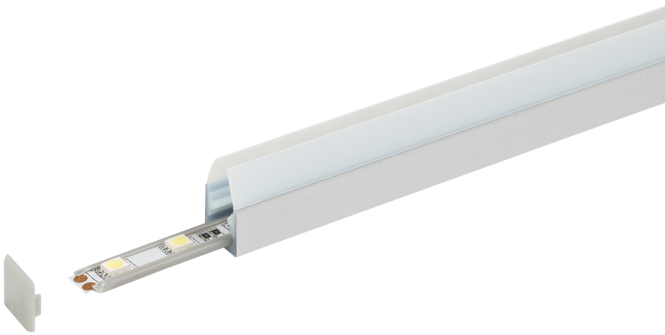

### WGL profile for glass

Part No: **WGL-PROFILE**

- Profile to illuminate through glass shelving
- Fits 8mm wide LED tape
- Fits on glass 4-10mm wide
- Not to be used to support glass shelving
- End caps available

## Technical Specification

<b>Part No</b>	<b>WGL-PROFILE</b>
<b>Finish</b>	Aluminium
<b>Width</b>	14
<b>Depth</b>	24
<b>Material / Made From</b>	Metal
<b>Unit of sale</b>	2
<b>Price</b>	per meter
<b>Notes</b>	Bespoke service NOT available through online ordering, sold in stock lengths only.