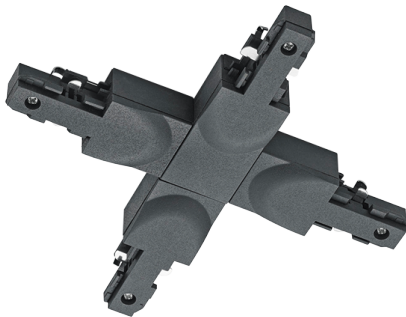

Product Data Sheet

X Connector - Matt Black

Part No: 702432

- Connects two tracks together at right angles to each other
- Wall and ceiling mountable
- IP20
- Plastic

Technical Specification

Part No	702432
Finish	Matt Black
IP Rating	20
Length	160

Width	20
Depth	170
Material / Made From	Metal
Unit of sale	1
Price	each
EAN	4017807470604
Notes	